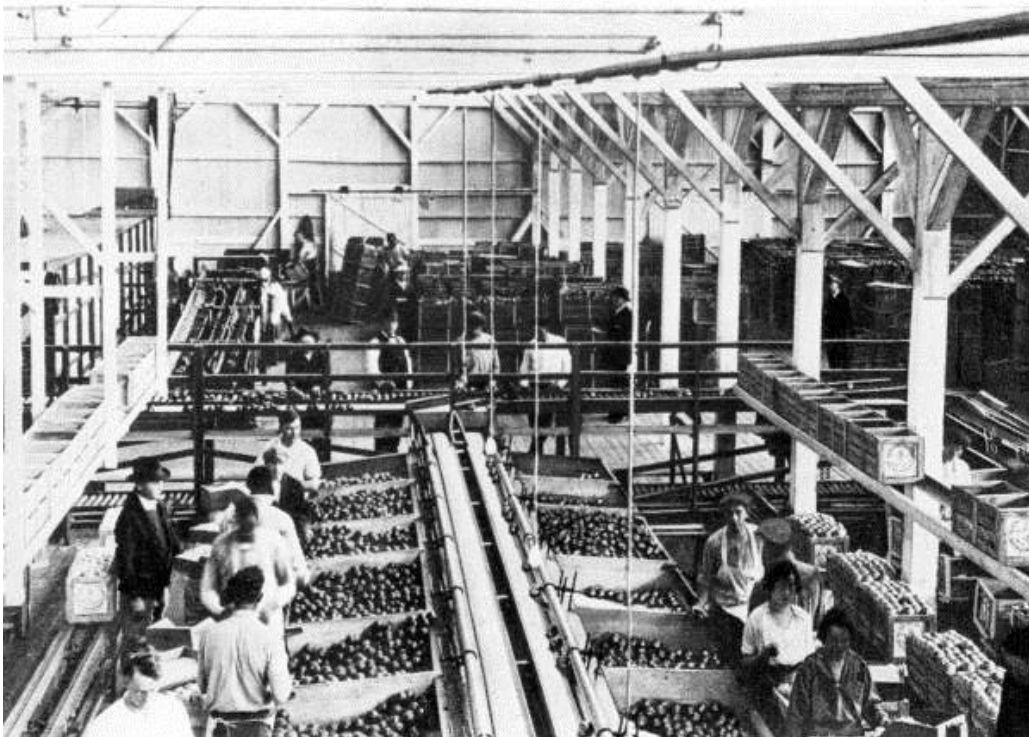

Speer grove : Sanford, Florida. (Florida State Archives, RC02328). Retrieved October 31, 2008 from Florida Memory: State Archives of Florida.

Citrus packing house: Citra, Florida. (Florida State Archives, RC02407). Retrieved October 31, 2008 from Florida Memory: State Archives of Florida.

Men unloading oranges at the Kissimmee city dock. (Florida State Archives, RC15615). Retrieved October 31, 2008 from Florida Memory: State Archives of Florida.

220. A MODERN PACKING HOUSE, FLORIDA.

Citrus packing house. (Florida State Archives, RC05439). Retrieved October 31, 2008 from Florida Memory: State Archives of Florida.

Man climbing ladder by citrus tree. (Florida State Archives, RC08335). Retrieved October 31, 2008 from Florida Memory: State Archives of Florida.

Lake Garfield citrus packing house near Bartow, Florida. (Florida State Archives, RC04920). Retrieved October 31, 2008 from Florida Memory: State Archives of Florida.